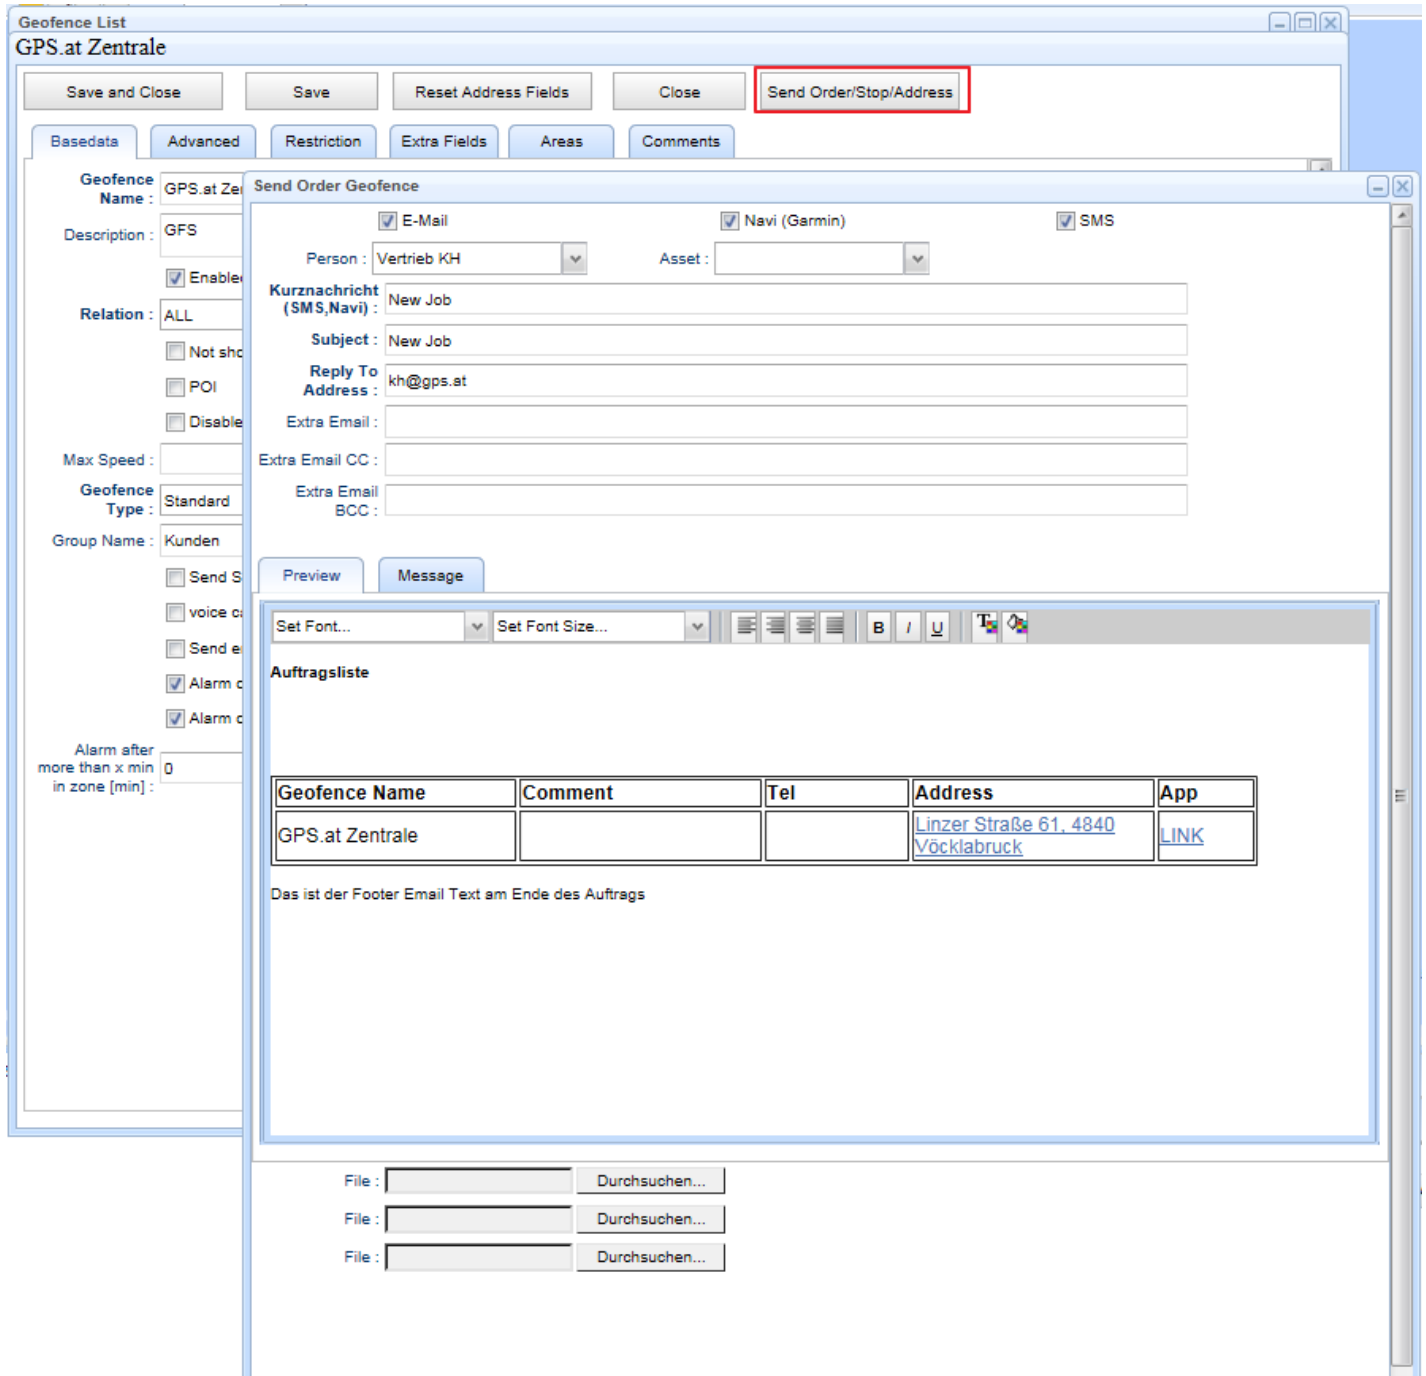

Auftragsliste

Geofence Name	Comment	Tel	Address	App
GPS.at Zentrale			Linzer Straße 61, 4840 Vöcklabruck	LINK

Das ist der Footer Email Text am Ende des Auftrags

File :

File :

File :

Send one geofence as order

You can start the "Send Order Mask" in the geofence.

Send more geofences as order

You can select several geofences and send the geofences as an order to a driver

Geo : Filter Tree Alarms

Geofence List

Geofence
 Standard
 ALL