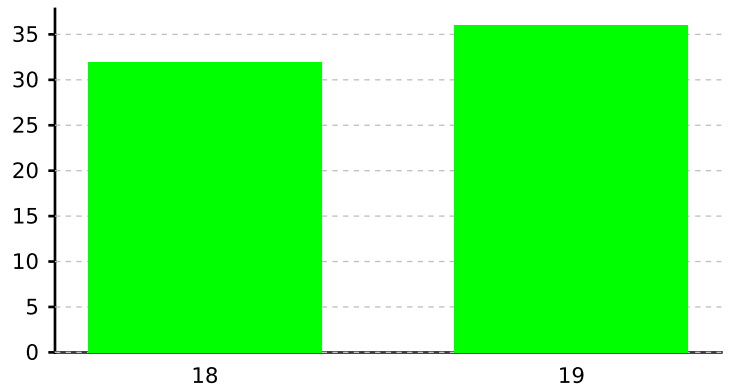

| week nr | Asset | Dist. [km] | Breakevents > Limit | RPM > LIMIT | torque > limit | speed. > limit | cruise/driv [%] | fuel consumption [l/100km] |
|---------|--------------------|------------|---------------------|-------------|----------------|----------------|-----------------|----------------------------|
| 18,00 | Volvo LKW CAN 3 | 1.916,79 | 0 | 4 | 0 | 7 | 32 | 33,81 |
| 19,00 | Volvo LKW CAN 3 | 1.351,04 | 0 | 3 | 0 | 8 | 36 | 33,34 |

x: week nr ,y:Breakevents > Limit (per km)

x: week nr ,y:fuel consumption [l/100km]

x: week nr ,y:Breakevents > Limit (count)

RPM > LIMIT

fuel consumption [l/100km]

Breakevents > Limit

x: week nr ,y:torque > limit (per km)

x: week nr ,y:cruise/driv [%]

torque > limit

cruise/driv [%]