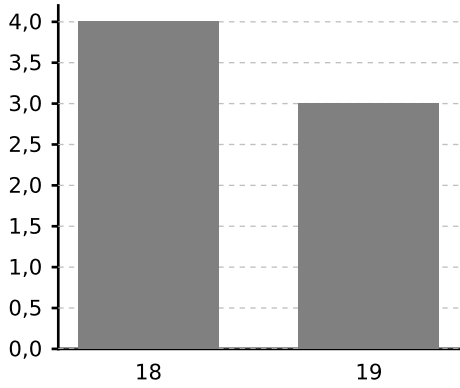

| week nr | Asset | Dist. [km] | Breakevents > Limit | RPM > LIMIT | torque > limit | speed. > limit | cruise/driv [%] | fuel consumption [l/100km] |
|---------|--------------------|------------|---------------------|-------------|----------------|----------------|-----------------|----------------------------|
| 18,00 | Volvo LKW CAN 3 | 1.916,79 | 0 | 4 | 0 | 7 | 32 | 33,81 |
| 19,00 | Volvo LKW CAN 3 | 1.351,04 | 0 | 3 | 0 | 8 | 36 | 33,34 |

x: week nr ,y:Breakevents > Limit (per km)

x: week nr ,y:fuel consumption [l/100km]

x: week nr ,y:Breakevents > Limit (count)

RPM > LIMIT

fuel consumption [l/100km]

Breakevents > Limit

x: week nr ,y:torque > limit (per km)

x: week nr ,y:cruise/driv [%]

torque > limit

cruise/driv [%]