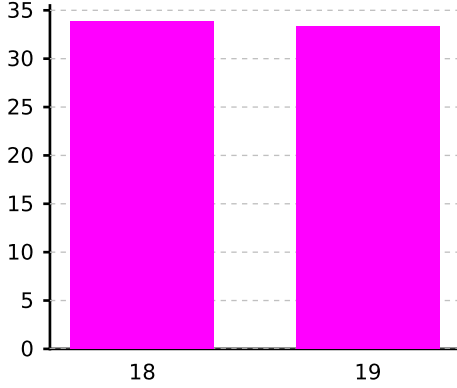

| week nr | Asset | Dist. [km] | Breakevents > Limit | RPM > LIMIT | torque > limit | speed. > limit | cruise/driv [%] | fuel consumption [l/100km] |
|---------|--------------------|------------|---------------------|-------------|----------------|----------------|-----------------|----------------------------|
| 18,00 | Volvo LKW CAN 3 | 1.916,79 | 0 | 4 | 0 | 7 | 32 | 33,81 |
| 19,00 | Volvo LKW CAN 3 | 1.351,04 | 0 | 3 | 0 | 8 | 36 | 33,34 |

x: week nr ,y:Breakevents > Limit (per km)

x: week nr ,y:fuel consumption [l/100km]

x: week nr ,y:Breakevents > Limit (count)

RPM > LIMIT

fuel consumption [l/100km]

Breakevents > Limit

x: week nr ,y:torque > limit (per km)

x: week nr ,y:cruise/driv [%]

torque > limit

cruise/driv [%]