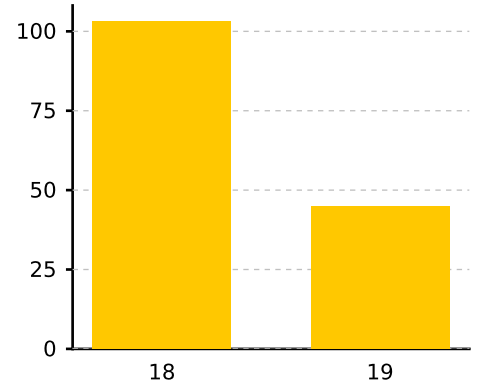

x: week nr ,y:Breakevents > Limit (per km)

x: week nr ,y:fuel consumption [l/100km]

x: week nr ,y:Breakevents > Limit (count)

RPM > LIMIT

fuel consumption [l/100km]

Breakevents > Limit

x: week nr ,y:torque > limit (per km)

x: week nr ,y:cruise/driv [%]

torque > limit

cruise/driv [%]